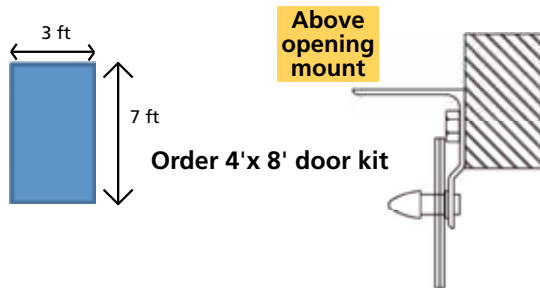

## THE MAXBULLET® HARDWARE SYSTEM CAN BE MOUNTED TWO WAYS.

- Above opening
- Inside mount within opening

### HELPFUL HINTS FOR MEASURING

When using side wall mount, overlap the opening at least 3 inches on each side and 1 foot above the door opening for a better seal. Therefore, order your door 1 foot taller and 6 inches wider than actual door opening.

When using an inside mount, order the same size door kit as your clear opening.

- For taller doors, the strips should be heavier and wider.
- Narrow strips are easier to pass through than the wider strips.
- When air movement is a problem, choose the wider strip.
- Fasteners for mounting hardware to the existing building materials are **not** included.