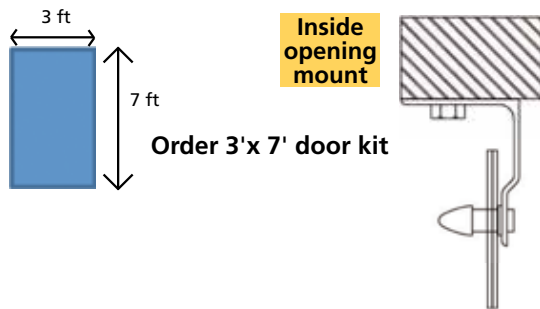

## THE MAXBULLET® HARDWARE SYSTEM CAN BE MOUNTED TWO WAYS.

- Above opening
- Inside mount within opening

### HELPFUL HINTS FOR MEASURING

When using side wall mount, overlap the opening at least 3 inches on each side and 1 foot above the door opening for a better seal. Therefore, order your door 1 foot taller and 6 inches wider than actual door opening.

When using an inside mount, order the same size door kit as your clear opening.

- For taller doors, the strips should be heavier and wider.
- Narrow strips are easier to pass through than the wider strips.
- When air movement is a problem, choose the wider strip.
- Fasteners for mounting hardware to the existing building materials are **not** included.